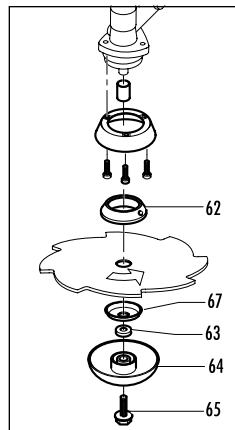

brand	MCCULLOCH

date	MAR/03	SHEET 3/4

Model	Prefix
ELITE 4230X	01

Product number
953900389

FIGURE 2