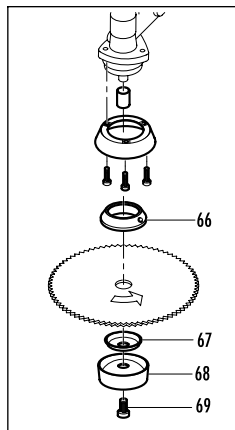

brand	MCCULLOCH

date	MAR/03	SHEET 3/4

Model	Prefix
ELITE 4230X	01

Product number
953900389

FIGURE 2