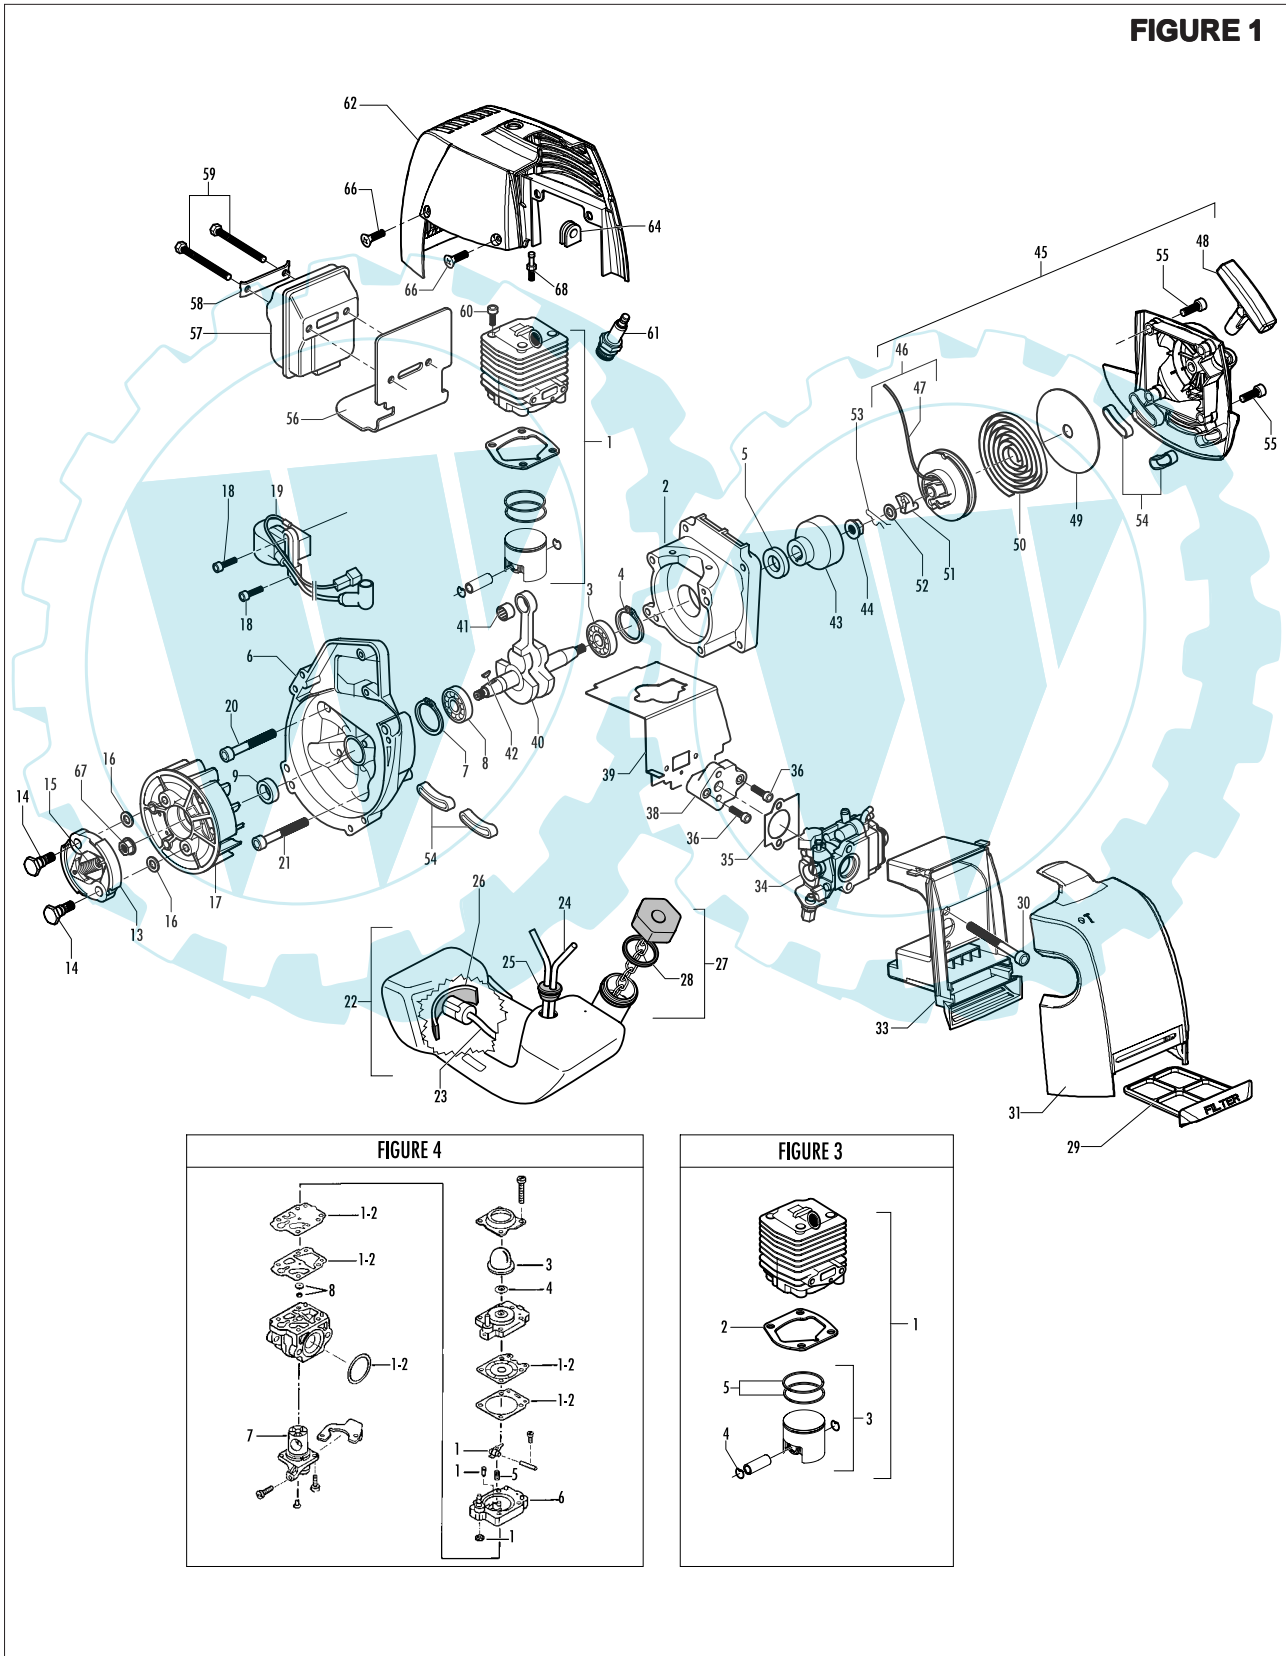

brand	MCCULLOCH

date	MAR/03	SHEET 1/4

Model	Prefix
ELITE 4230X	01

Product number
953900389

FIGURE 1