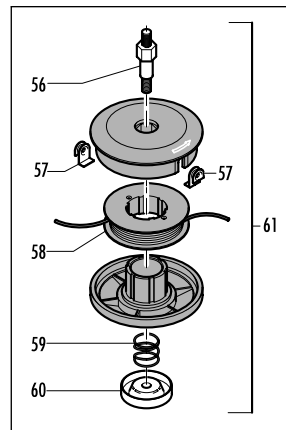

brand	MCCULLOCH

date	MAR/03	SHEET 3/4

Model	Prefix
ELITE 4230X	01

Product number
953900389

FIGURE 2