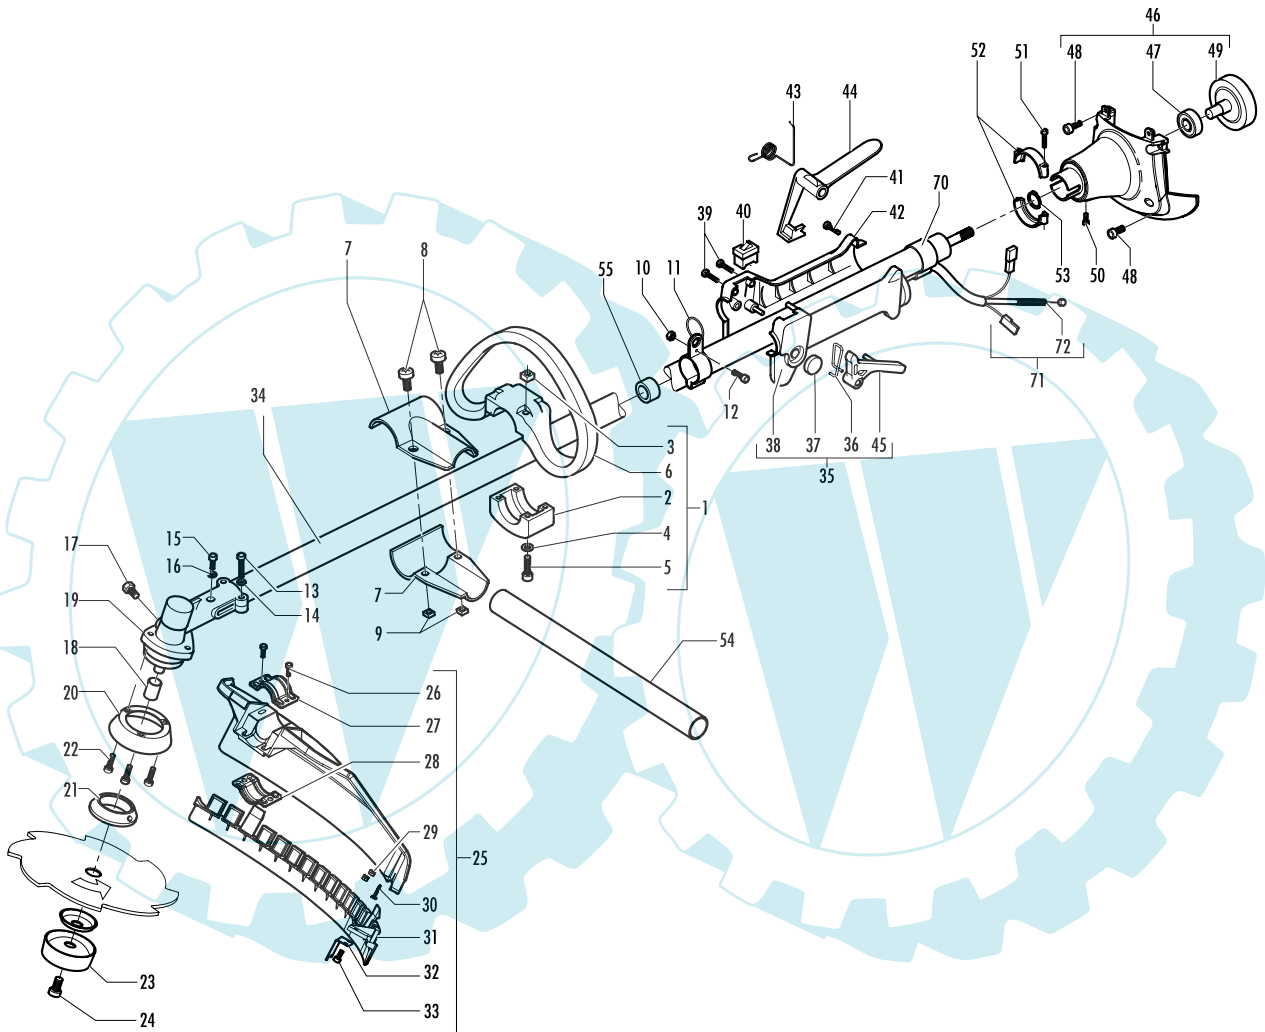

brand	MCCULLOCH

date	MAR/03	SHEET 3/4

Model	Prefix
ELITE 4230X	01

Product number
953900389

FIGURE 2